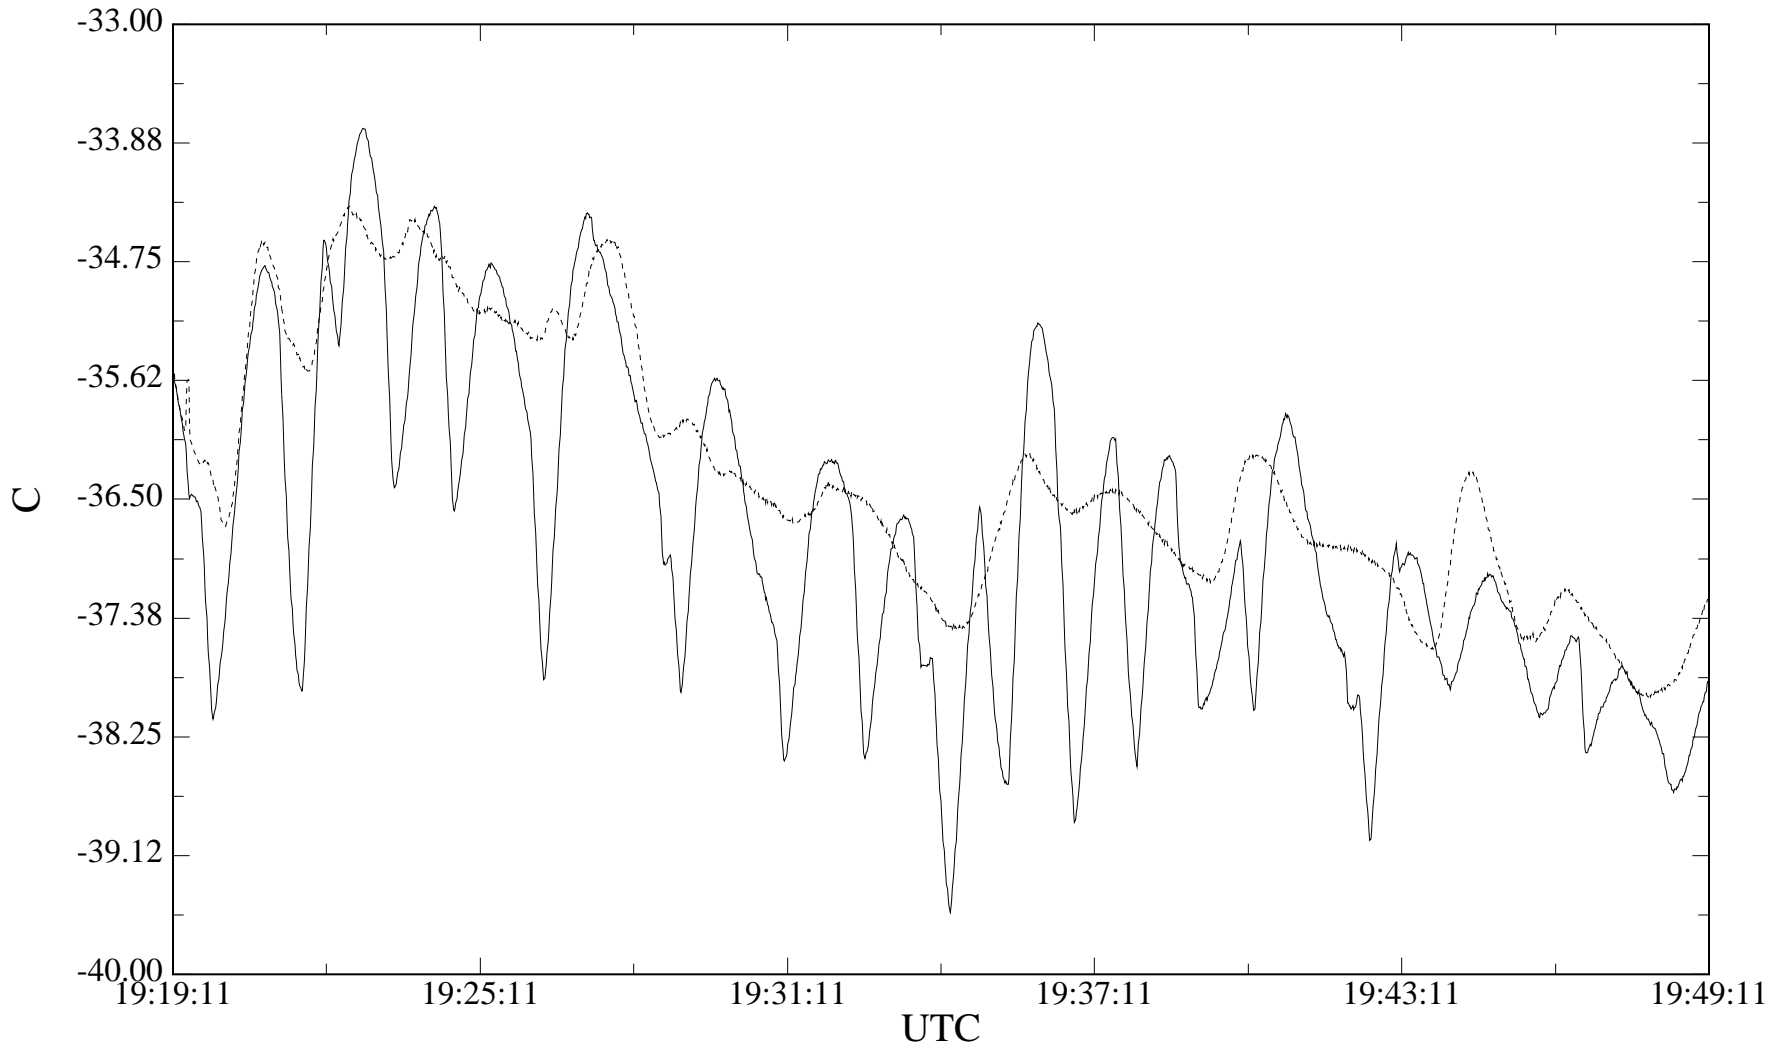

SHEBA, Flight #rf04
05/15/1998, 19:19:11-19:49:11

	mean	sigma	var	min	max	
----- DPTC, 1 s/sec	-36.31	0.95	0.91	-37.95	-34.34	C
----- DPBC, 1 s/sec	-36.79	1.21	1.45	-39.54	-33.76	C